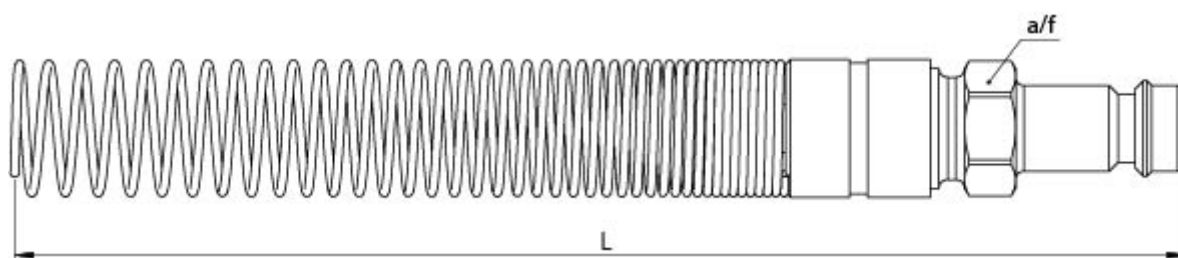

Data Sheet

Article number: 586244593

Description: Plug for coupling, w. hose connector $\varnothing 12 \times 9$
NW 7.8

Measures

A/F	= 17
Length	= 142
Tube diameter	= $\varnothing 12 \times 9$